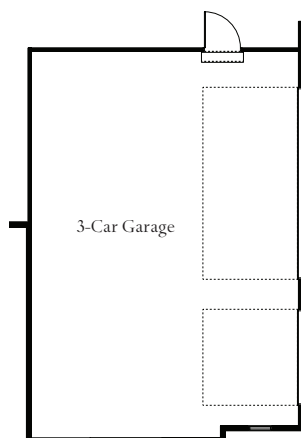

# The Montgomery

{ LOWER LEVEL }

{ Piedmont Front Load }

{ Craftsman }

{ Eastern Seaboard }

The Montgomery, one of Atlantic Builders Executive Series Homes, offers an Owner's Suite on the main level. With an open living area, this home is perfect for family gatherings or entertaining in style. Available in three architectural styles, The Piedmont, The Eastern Seaboard and The Craftsman, The Montgomery offers traditional styling in a contemporary world. The Executive kitchen features a grand island and expansive cabinet and countertop space that will delight the cooks in the family. The casual eating area next to the great room offers an easy transition to relaxing after a family dinner or game night with friends. Tucked away between the kitchen and dining room is the butler's pantry, a perfect place to set up for a party. Entering the home from the garage through the family foyer, the mud room and laundry room offer easy access for the whole family. The generously sized pantry and convenient area for the optional pocket office make organizing a breeze for the whole family. The main level also features a home office, tucked away from the main foyer is perfect for working from home. Upstairs, there are three bedrooms on the second level, one with its own private bath. The lower level can be finished to include a Recreation Room, a Wet Bar, a Den and a Full Bath. The Montgomery starts at over 3,600 square feet. Please note that the elevation drawings may show optional features or additional features may be required in some communities per architectural requirements.

**ATLANTIC BUILDERS**  
GIVING YOU MORE

**ATLANTIC BUILDERS**  
GIVING YOU MORE

Partial main level with opt. Sunroom

Partial main level with opt. Morning Room

MAIN LEVEL

Partial main level with opt. 2-car side load garage