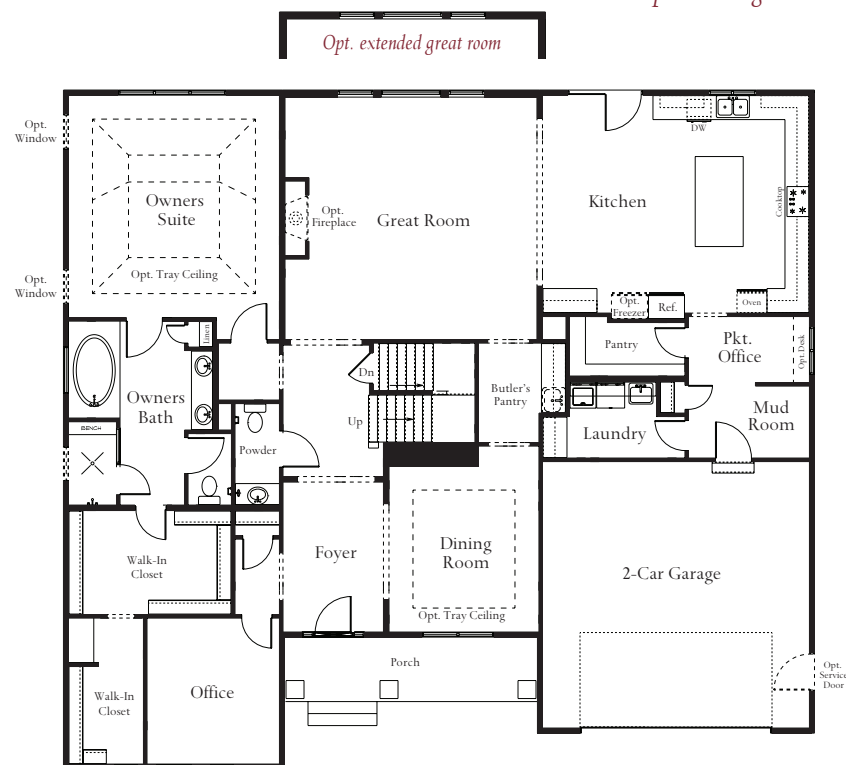

# The Montgomery

{ LOWER LEVEL }

{ Piedmont Front Load }

{ Craftsman }

{ Eastern Seaboard }

The Montgomery, one of Atlantic Builders Executive Series Homes, offers an Owner's Suite on the main level. With an open living area, this home is perfect for family gatherings or entertaining in style. Available in three architectural styles, The Piedmont, The Eastern Seaboard and The Craftsman, The Montgomery offers traditional styling in a contemporary world. The Executive kitchen features a grand island and expansive cabinet and countertop space that will delight the cooks in the family. The casual eating area next to the great room offers an easy transition to relaxing after a family dinner or game night with friends. Tucked away between the kitchen and dining room is the butler's pantry, a perfect place to set up for a party. Entering the home from the garage through the family foyer, the mud room and laundry room offer easy access for the whole family. The generously sized pantry and convenient area for the optional pocket office make organizing a breeze for the whole family. The main level also features a home office, tucked away from the main foyer is perfect for working from home. Upstairs, there are three bedrooms on the second level, one with its own private bath. The lower level can be finished to include a Recreation Room, a Wet Bar, a Den and a Full Bath. The Montgomery starts at over 3,600 square feet. Please note that the elevation drawings may show optional features or additional features may be required in some communities per architectural requirements.

**ATLANTIC BUILDERS**  
GIVING YOU MORE

**ATLANTIC BUILDERS**  
GIVING YOU MORE

Partial main level with opt. Sunroom

Partial main level with opt. Morning Room

MAIN LEVEL

Partial main level with opt. 2-car side load garage