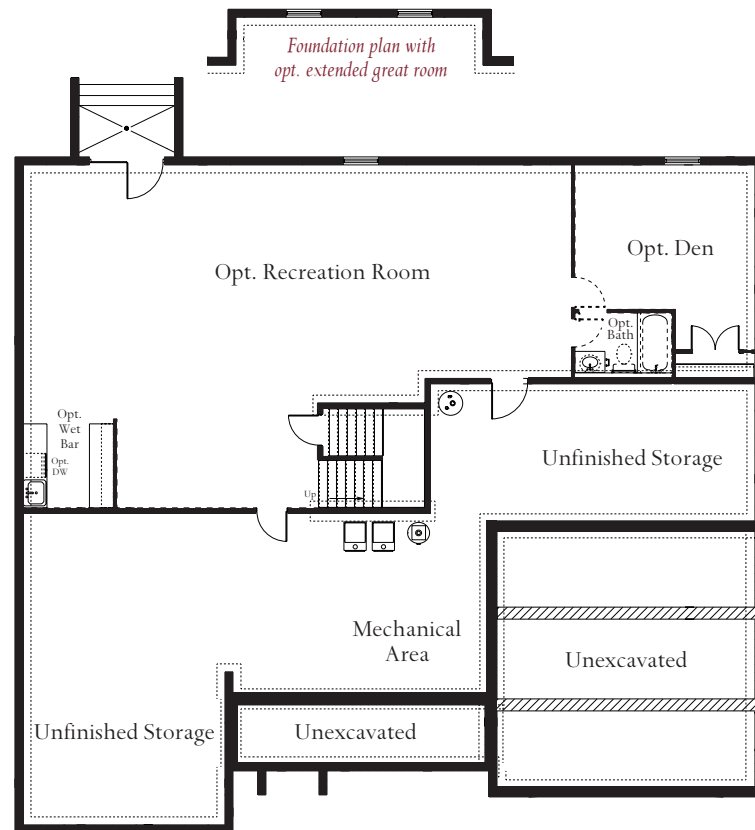

# The Montgomery

{ LOWER LEVEL }

{ Piedmont Front Load }

{ Craftsman }

{ Eastern Seaboard }

The Montgomery, one of Atlantic Builders Executive Series Homes, offers an Owner's Suite on the main level. With an open living area, this home is perfect for family gatherings or entertaining in style. Available in three architectural styles, The Piedmont, The Eastern Seaboard and The Craftsman, The Montgomery offers traditional styling in a contemporary world. The Executive kitchen features a grand island and expansive cabinet and countertop space that will delight the cooks in the family. The casual eating area next to the great room offers an easy transition to relaxing after a family dinner or game night with friends. Tucked away between the kitchen and dining room is the butler's pantry, a perfect place to set up for a party. Entering the home from the garage through the family foyer, the mud room and laundry room offer easy access for the whole family. The generously sized pantry and convenient area for the optional pocket office make organizing a breeze for the whole family. The main level also features a home office, tucked away from the main foyer is perfect for working from home. Upstairs, there are three bedrooms on the second level, one with its own private bath. The lower level can be finished to include a Recreation Room, a Wet Bar, a Den and a Full Bath. The Montgomery starts at over 3,600 square feet. Please note that the elevation drawings may show optional features or additional features may be required in some communities per architectural requirements.

**ATLANTIC BUILDERS**  
GIVING YOU MORE

**ATLANTIC BUILDERS**  
GIVING YOU MORE

Partial main level with opt. Sunroom

Partial main level with opt. Morning Room

MAIN LEVEL

Partial main level with opt. 2-car side load garage