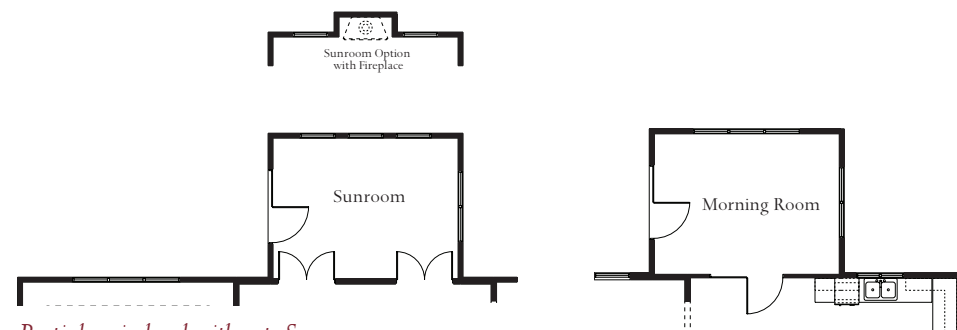

# The Montgomery

{ LOWER LEVEL }

{ Piedmont Front Load }

{ Craftsman }

{ Eastern Seaboard }

The Montgomery, one of Atlantic Builders Executive Series Homes, offers an Owner's Suite on the main level. With an open living area, this home is perfect for family gatherings or entertaining in style. Available in three architectural styles, The Piedmont, The Eastern Seaboard and The Craftsman, The Montgomery offers traditional styling in a contemporary world. The Executive kitchen features a grand island and expansive cabinet and countertop space that will delight the cooks in the family. The casual eating area next to the great room offers an easy transition to relaxing after a family dinner or game night with friends. Tucked away between the kitchen and dining room is the butler's pantry, a perfect place to set up for a party. Entering the home from the garage through the family foyer, the mud room and laundry room offer easy access for the whole family. The generously sized pantry and convenient area for the optional pocket office make organizing a breeze for the whole family. The main level also features a home office, tucked away from the main foyer is perfect for working from home. Upstairs, there are three bedrooms on the second level, one with its own private bath. The lower level can be finished to include a Recreation Room, a Wet Bar, a Den and a Full Bath. The Montgomery starts at over 3,600 square feet. Please note that the elevation drawings may show optional features or additional features may be required in some communities per architectural requirements.

**ATLANTIC BUILDERS**  
GIVING YOU MORE

**ATLANTIC BUILDERS**  
GIVING YOU MORE

Partial main level with opt. Sunroom

Partial main level with opt. Morning Room

MAIN LEVEL

Partial main level with opt. 2-car side load garage