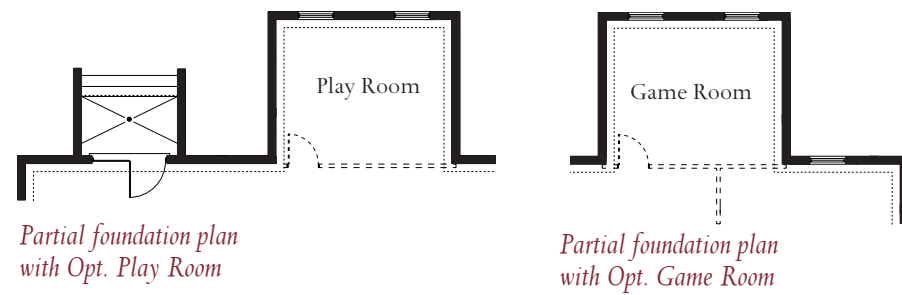

# The Montgomery

{ LOWER LEVEL }

{ Piedmont Front Load }

{ Craftsman }

{ Eastern Seaboard }

The Montgomery, one of Atlantic Builders Executive Series Homes, offers an Owner's Suite on the main level. With an open living area, this home is perfect for family gatherings or entertaining in style. Available in three architectural styles, The Piedmont, The Eastern Seaboard and The Craftsman, The Montgomery offers traditional styling in a contemporary world. The Executive kitchen features a grand island and expansive cabinet and countertop space that will delight the cooks in the family. The casual eating area next to the great room offers an easy transition to relaxing after a family dinner or game night with friends. Tucked away between the kitchen and dining room is the butler's pantry, a perfect place to set up for a party. Entering the home from the garage through the family foyer, the mud room and laundry room offer easy access for the whole family. The generously sized pantry and convenient area for the optional pocket office make organizing a breeze for the whole family. The main level also features a home office, tucked away from the main foyer is perfect for working from home. Upstairs, there are three bedrooms on the second level, one with its own private bath. The lower level can be finished to include a Recreation Room, a Wet Bar, a Den and a Full Bath. The Montgomery starts at over 3,600 square feet. Please note that the elevation drawings may show optional features or additional features may be required in some communities per architectural requirements.