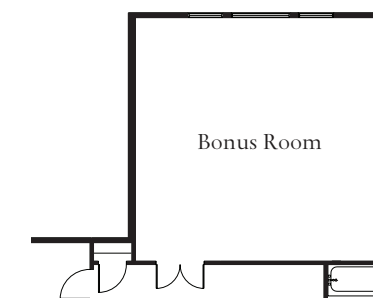

Partial upper level with Opt. Bonus Room

These renderings and floorplans are conceptual only. Actual details may vary. This insert is for illustrative purposes only. Atlantic Builders' continuing research and development program means specifications and plans are subject to change without notice. Standard features vary per community. Please consult Community Sales Manager for details.