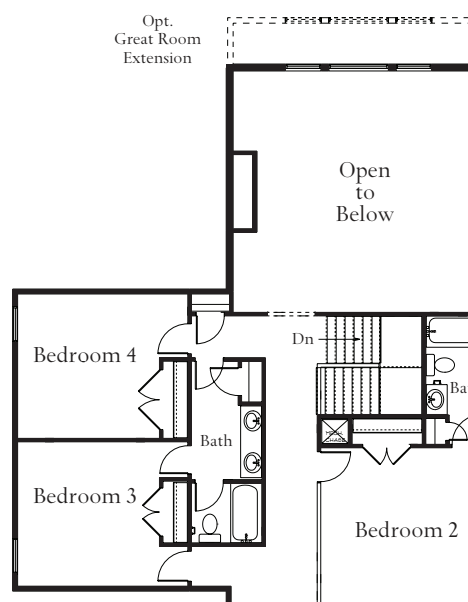

UPPER LEVEL